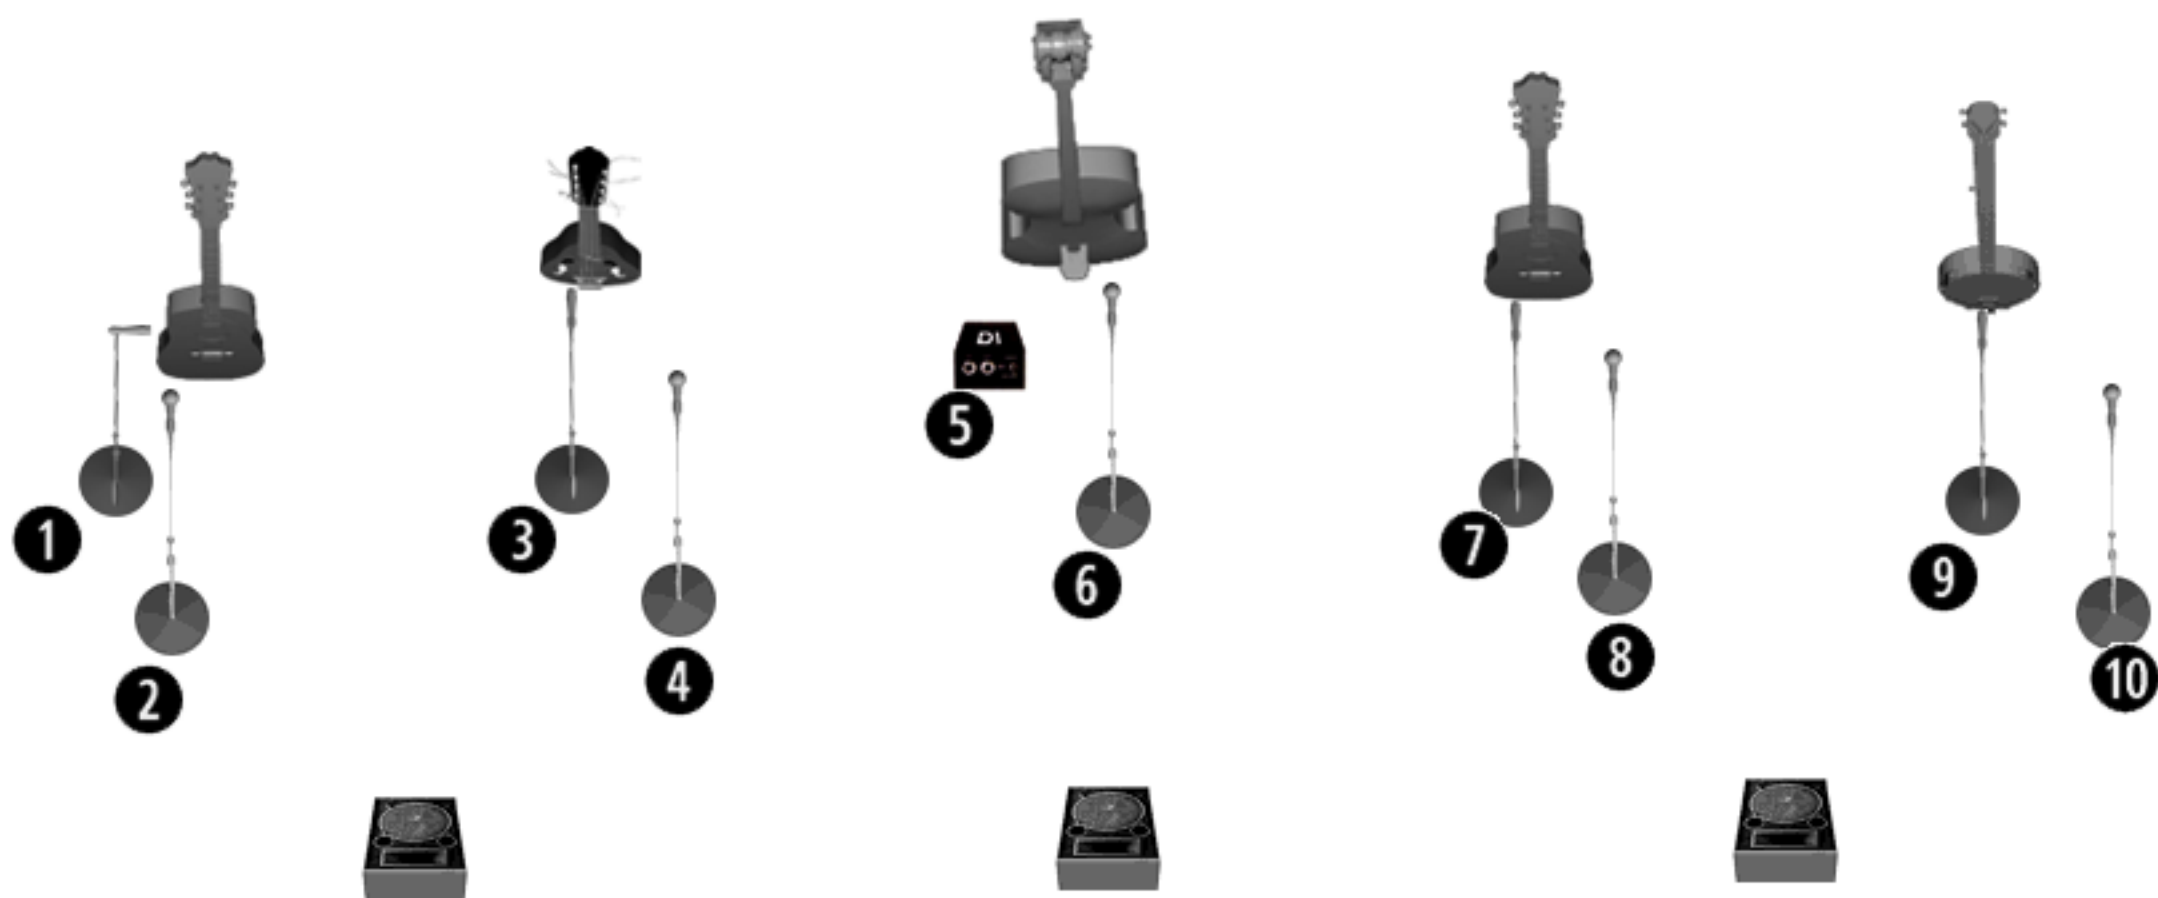

# Jackstraw Stage plot

1. Archtop guitar  
Neuman km 184 (provided)  
phantom power needed

2. Archtop vocal mic

3. Mandolin mic  
Neuman km 184 (provided)  
phantom power needed

4. Mandolin Vocal Mic

5. Bass d.i.

6. Bass Vocal mic

7. Rhythm guitar mic

8. Rhythm guitar vocal

9. Banjo mic  
AKG C 1000  
phantom power needed

10. Banjo vocal mic

monitor mix notes  
1 mix is best  
once set no need to ride  
solos. we will play the  
mics for our own mix

band members names by  
instrument:  
Archtop guitar : Jon  
Neufeld  
Mandolin: David Pugh  
Bass: Jesse Withers  
Rhythm Guitar: Darrin  
Craig

banjo: Cory Goldman