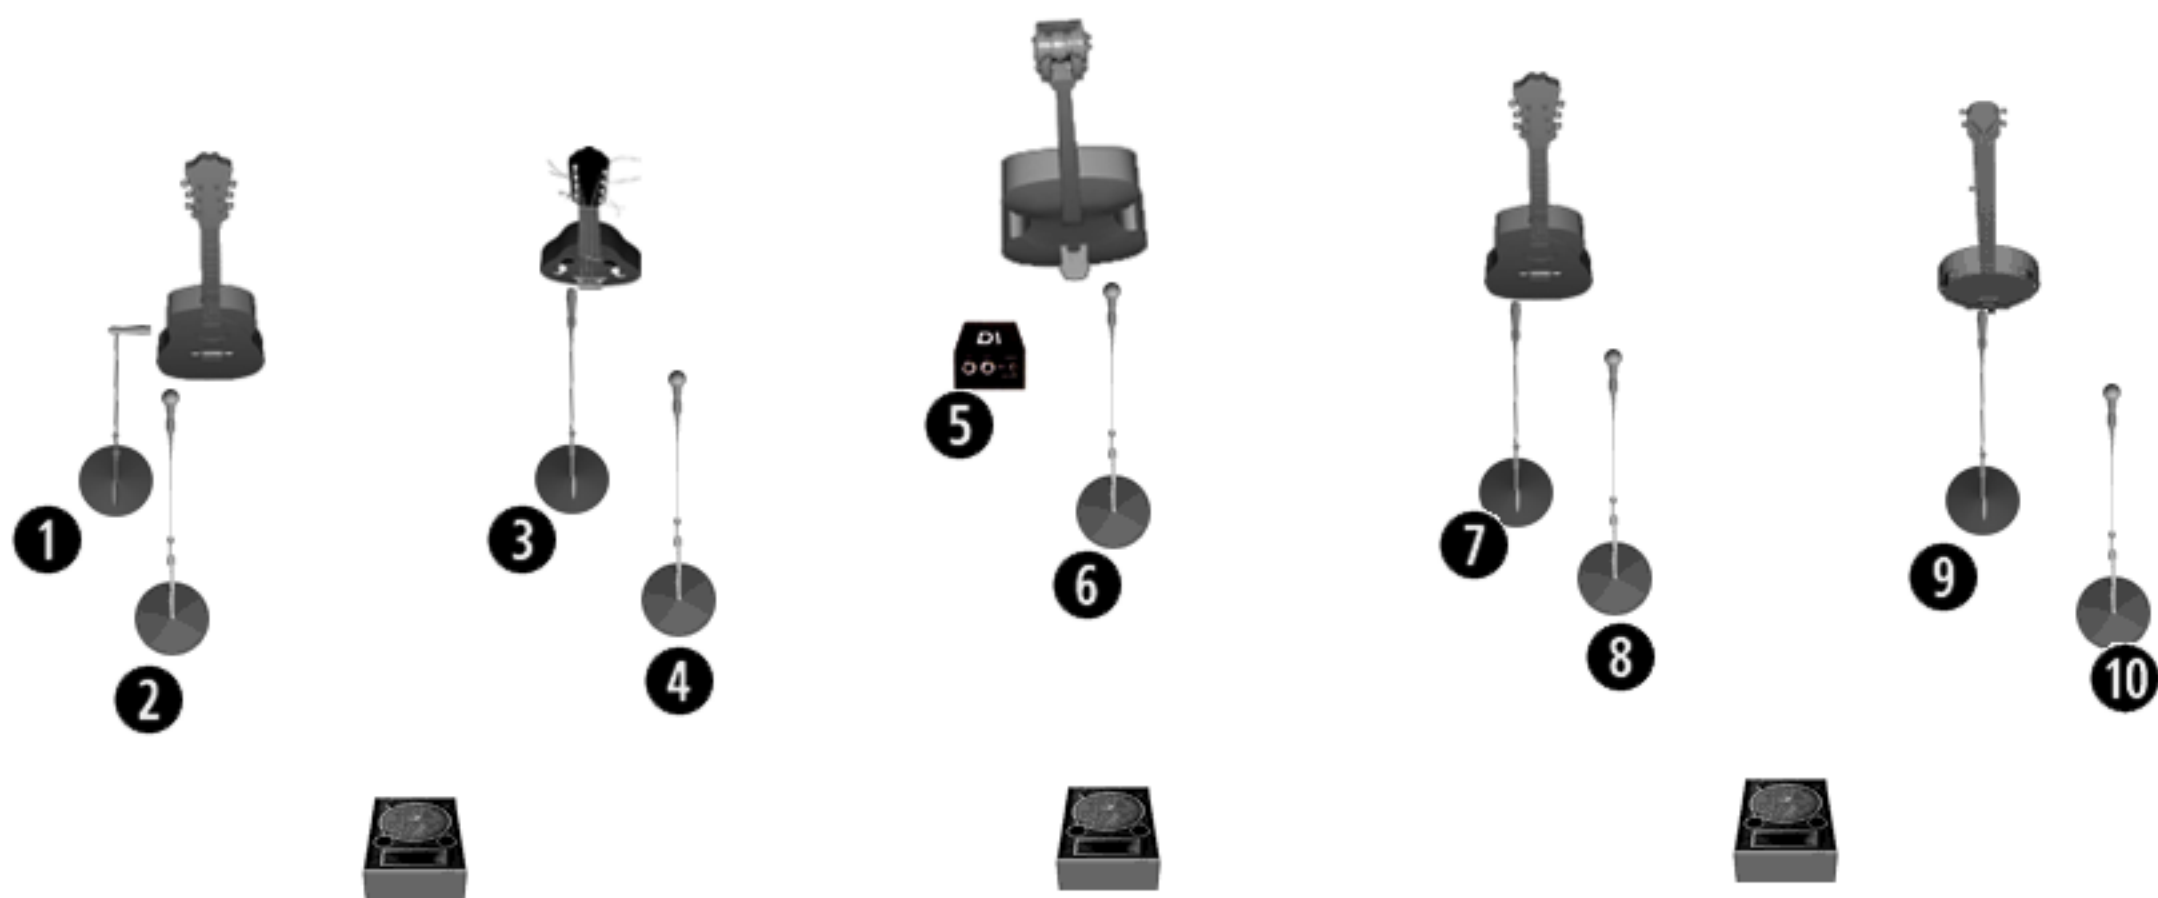

Jackstraw Stage plot

1. Archtop guitar
Neuman km 184 (provided)
phantom power needed

2. Archtop vocal mic

3. Mandolin mic
Neuman km 184 (provided)
phantom power needed

4. Mandolin Vocal Mic

5. Bass d.i.

6. Bass Vocal mic

7. Rhythm guitar mic

8. Rhythm guitar vocal

9. Banjo mic
AKG C 1000
phantom power needed

10. Banjo vocal mic

monitor mix notes
1 mix is best
once set no need to ride
solos. we will play the
mics for our own mix

band members names by
instrument:
Archtop guitar : Jon
Neufeld
Mandolin: David Pugh
Bass: Jesse Withers
Rhythm Guitar: Darrin
Craig

banjo: Cory Goldman